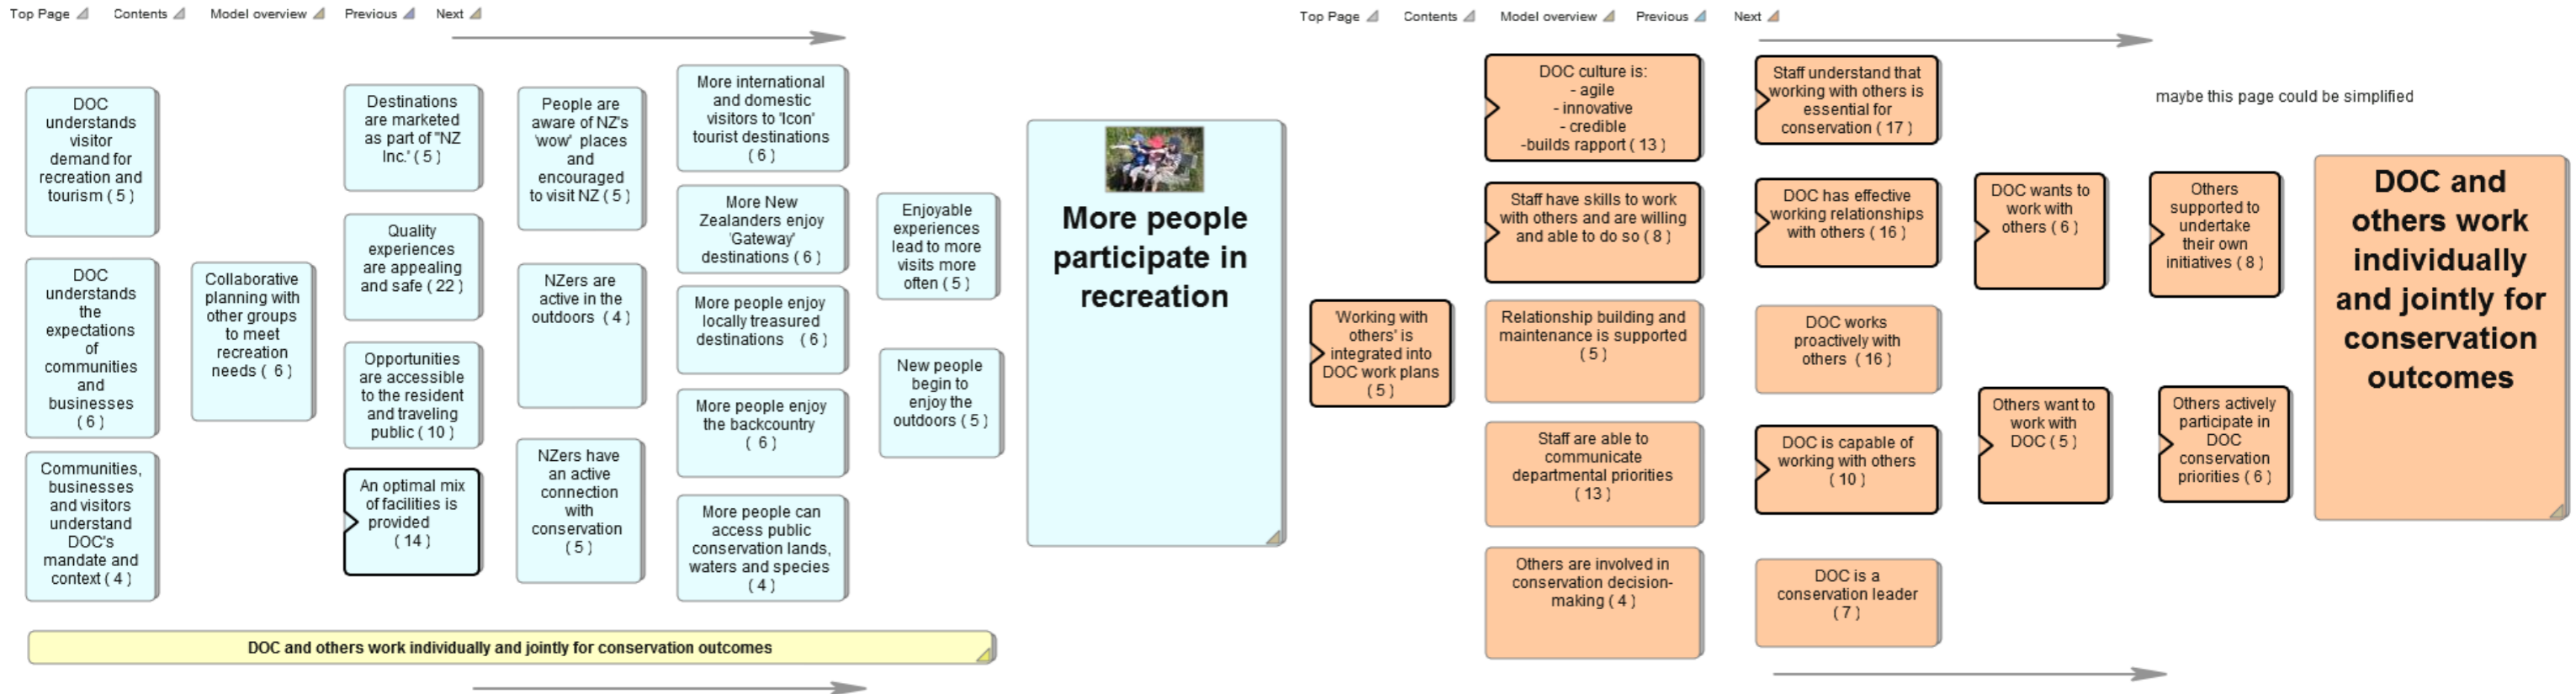

Part of the illustrative DOC DoView Outcomes Model Showing a set of Recreation Projects and how they map onto the 'Recreation' and 'Works with Others' pages of the model. The boxes on this page which show the DoView link icon (>) are showing the steps and outcomes that project [PR01] (highlighted at the bottom) is thought to influence

Recreation Projects